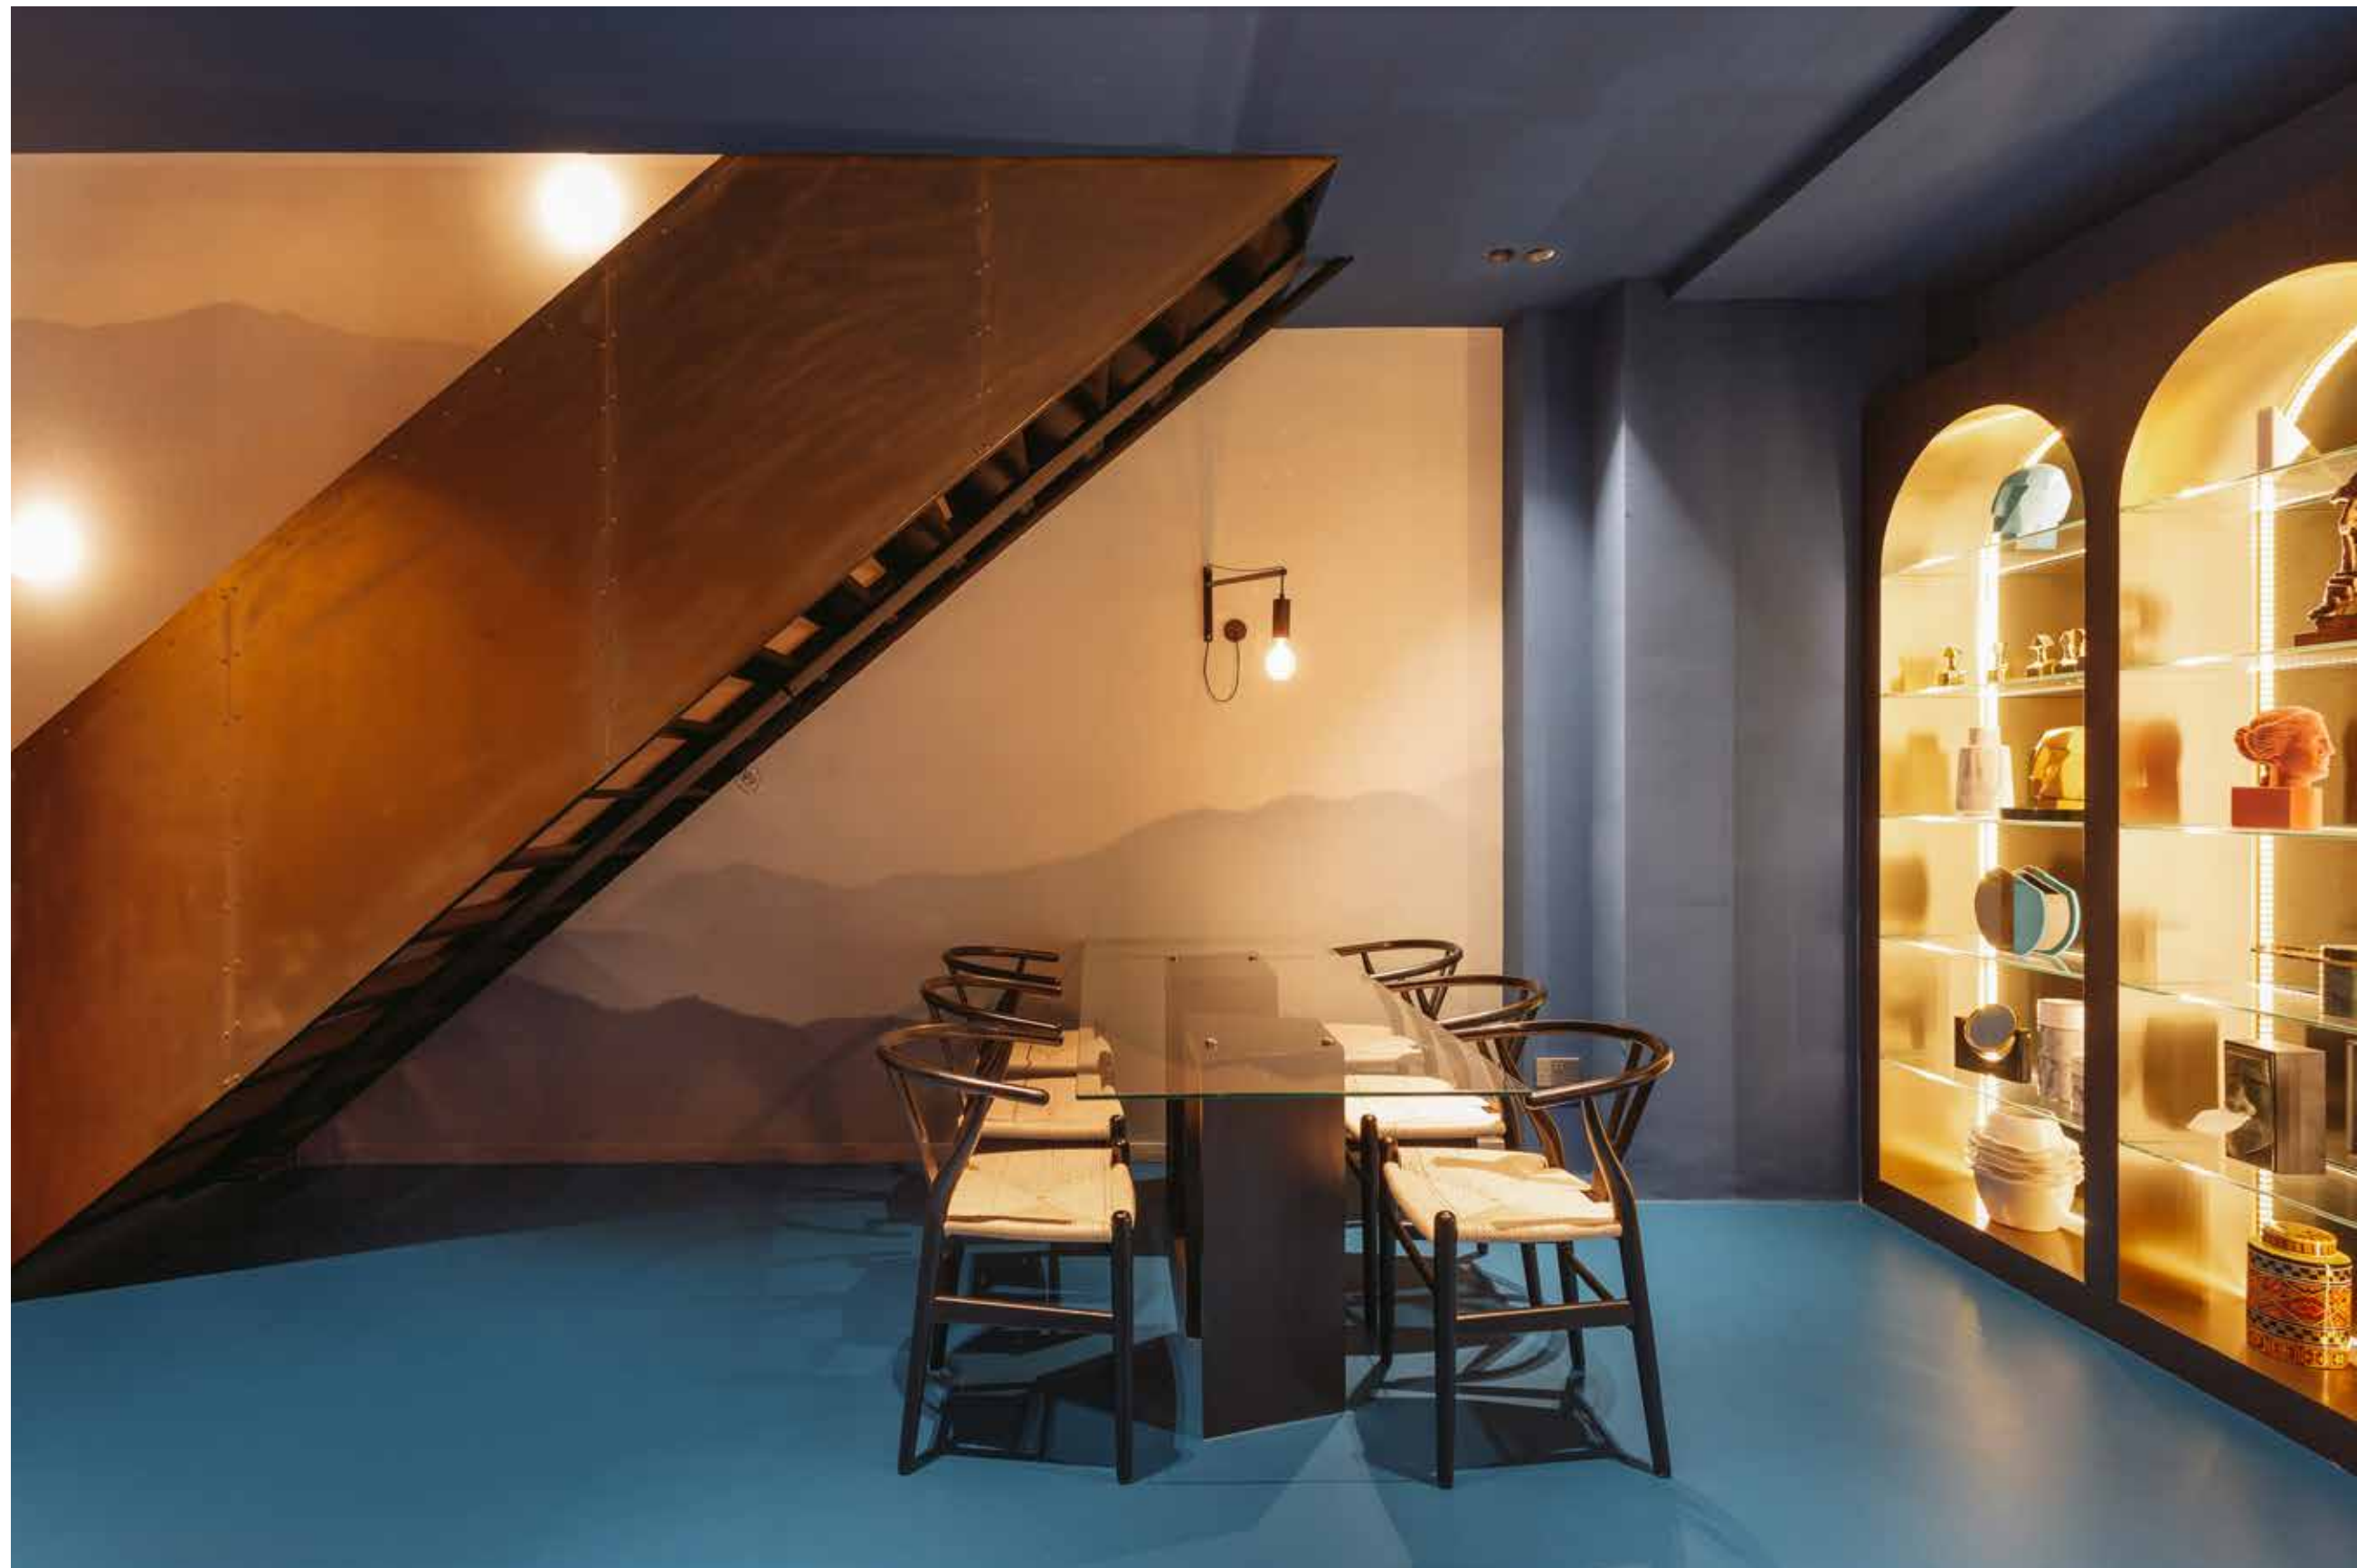

Each room in this one-of-a-kind showroom by D' Initial Concept has a distinct character and function. Although it employs a different anchor colour for each space, D' Initial Concept managed to maintain a sense of consistency and continuity in the design nonetheless through the use of colour blocking and pared down, yet luxurious furnishings.

TEXT ANGELA LOW

Mastering spaces

The dining space, which makes use of the oft-neglected area under the stairs, has been painted in two shades of blue – a lighter hue for the floor, and a darker shade for the walls and ceiling – for the serene wall mural to stand out. The double arched display cabinet serves as a second feature, brightening and opening up the tiny area with warm lights and an assemblage of decorative objects.

Restrained luxury

A fluted feature wall, spray painted in white, hides the bathroom entrance and provides an understatedly posh backdrop that sets the stage for the blue floors, and the orange painting to take precedence in this smaller dining space.